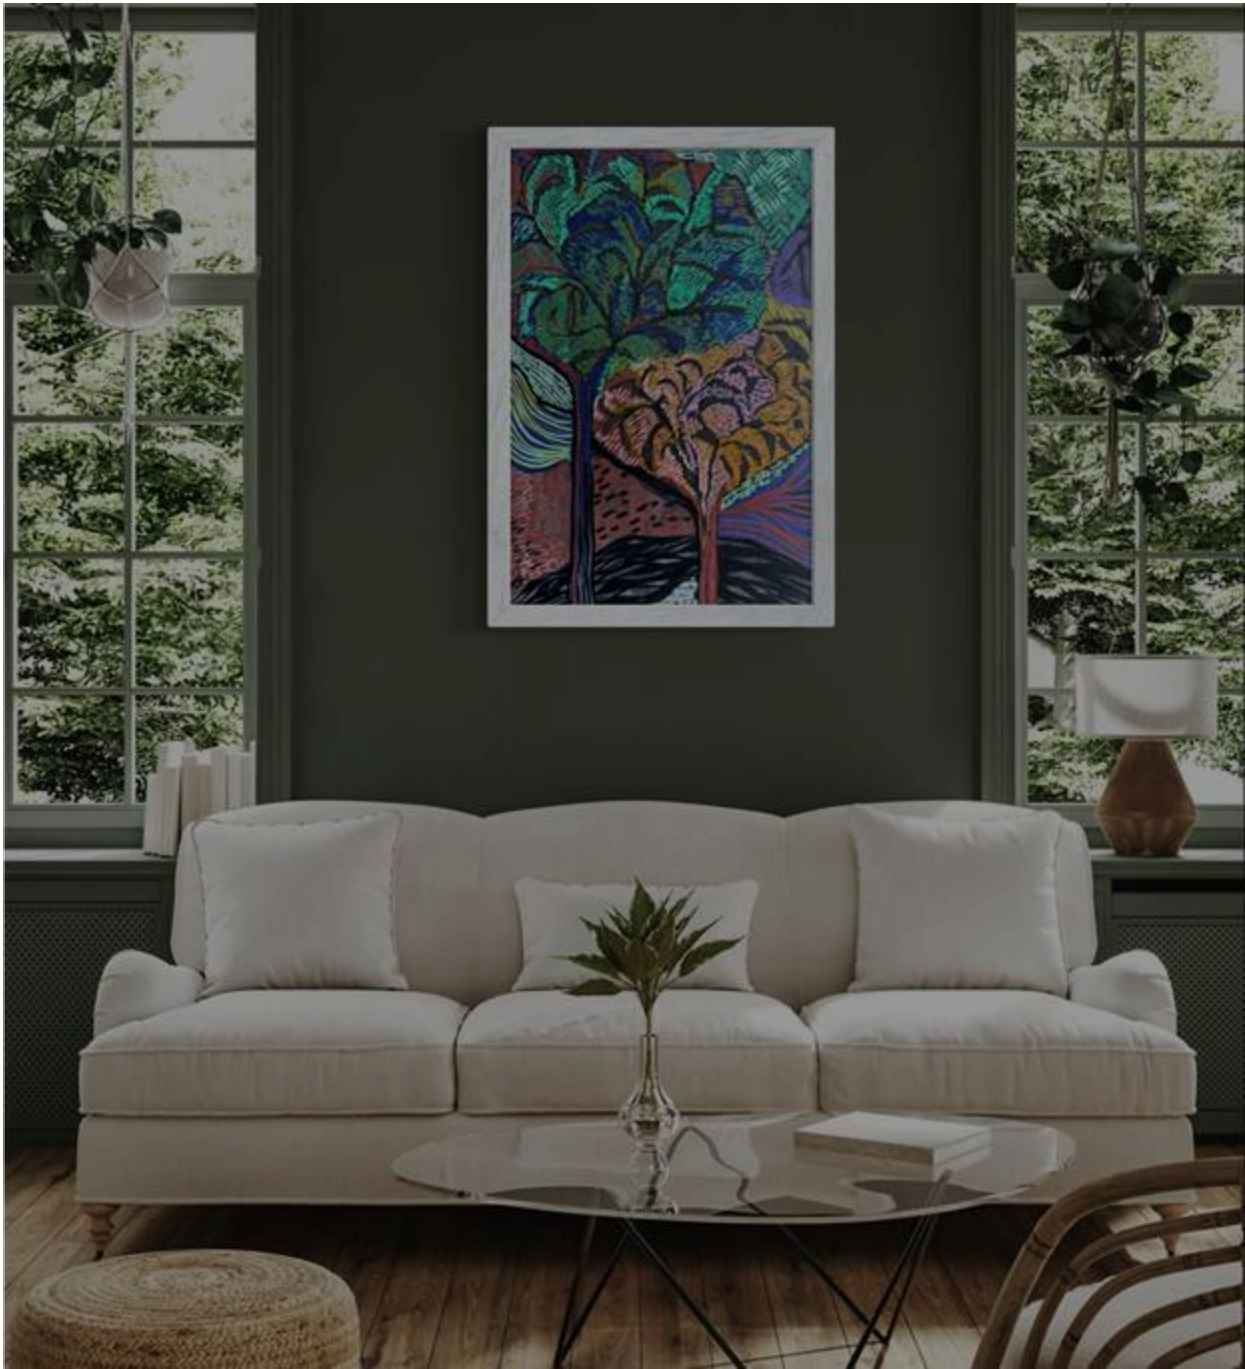

Paintings. prints. textiles at
Bathsheba arts

Original paintings

own something unique for
your space and enquire about
a commission

Tufted wall hangings framed
and made especially for your
home

Original paintings and commissions for sale

Prints available in 3 sizes

Landscapes series. prints

Forna

Figurative

Ship of dreams

Canvas Paintings

Collage work. sold as prints

Tufting.commissions

Tufting. commissions

Sizes available

- 90x60cm
- 60x45cm
- 42x30cm
- Enquiries email xxx xxxx

@Bathsheba.arts