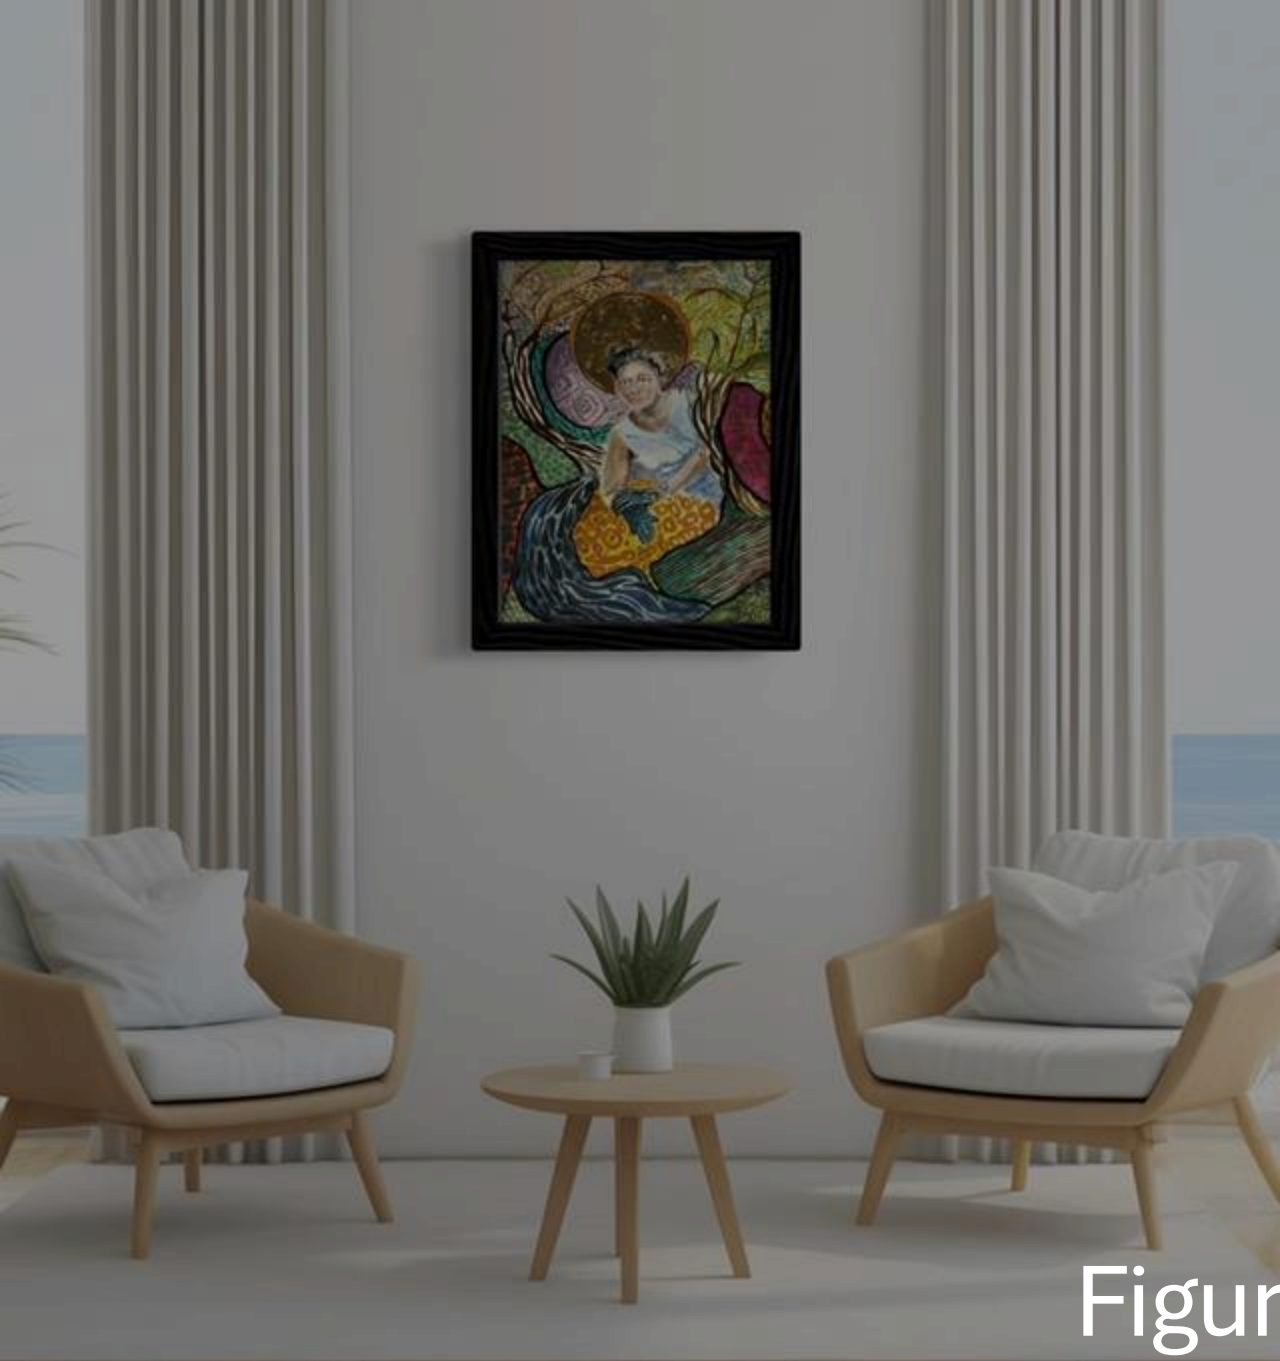

Paintings. prints. textiles at
Bathsheba arts

Original paintings

own something unique for
your space and enquire about
a commission

Tufted wall hangings framed
and made especially for your
home

Original paintings and commissions for sale

Prints available in 3 sizes

Landscapes series. prints

Forna

Figurative

Ship of dreams

Canvas Paintings

Collage work. sold as prints

Tufting.commissions

Tufting. commissions

Sizes available

- 90x60cm
- 60x45cm
- 42x30cm
- Enquiries email xxx xxxx

@Bathsheba.arts